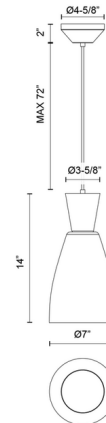

CLICK TO VIEW PRODUCT

Notes: