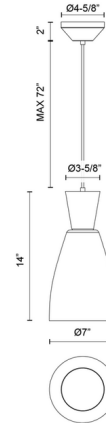

Lightology

lightology.com
866-954-4489
06-22-26

Project: _____

Company: _____

Location: _____ Fixture Type: _____

SPEC #: **ALR1104913**

Approved On: _____ Approved By: _____

Arlo Pendant By Alora Mood

Description

Inspired by Paris runways of the 1950s, the Arlo Pendant features a geometric hourglass silhouette that makes a sleek fashion statement in your space.

Specifications

COLOR	Clear
BODY FINISH	Matte Black
WATTAGE	60W
DIMMER	Standard 120V
DIMENSIONS	7"W x 14"H
BULB NOT INCLUDED	1 x Edison Globe/Medium (E26)/60W/120V Incandescent
OTHER BULB OPTIONS	1 x A19/Medium (E26)/120V Incandescent 1 x A19/Medium (E26)/120V LED 1 x Edison Globe/Medium (E26)/120V LED
COUNTRY OF ORIGIN	China

Shown in matte black / clear

CLICK TO VIEW PRODUCT

Notes: