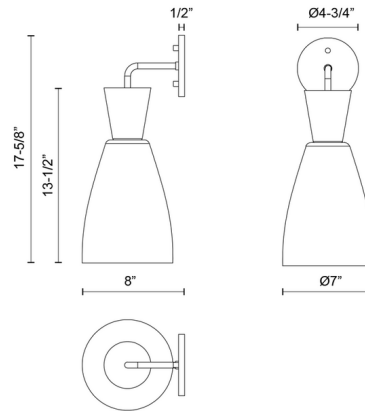

### Specifications

COLOR	Clear
BODY FINISH	Matte Black
WATTAGE	60W
DIMMER	Standard 120V
DIMENSIONS	7"W x 17.625"H x 8"D
BULB NOT INCLUDED	1 x Edison Globe/Medium (E26)/60W/120V Incandescent
OTHER BULB OPTIONS	1 x A19/Medium (E26)/120V Incandescent 1 x A19/Medium (E26)/120V LED 1 x Edison Globe/Medium (E26)/120V LED
COUNTRY OF ORIGIN	China