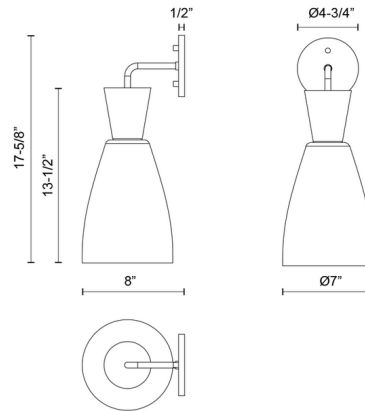

Lightology

lightology.com
866-954-4489
06-22-26

Project: _____
 Company: _____
 Location: _____ Fixture Type: _____
 SPEC #: **ALR1104915**
 Approved On: _____ Approved By: _____

Arlo Wall Sconce By Alora Mood

Description

Inspired by Paris runways of the 1950s, the Arlo Wall Sconce features a geometric hourglass silhouette that makes a sleek fashion statement in your space. It can be installed facing up or down.

Shown in matte black / clear

Specifications

COLOR	Clear
BODY FINISH	Matte Black
WATTAGE	60W
DIMMER	Standard 120V
DIMENSIONS	7"W x 17.625"H x 8"D
BULB NOT INCLUDED	1 x Edison Globe/Medium (E26)/60W/120V Incandescent
OTHER BULB OPTIONS	1 x A19/Medium (E26)/120V Incandescent 1 x A19/Medium (E26)/120V LED 1 x Edison Globe/Medium (E26)/120V LED
COUNTRY OF ORIGIN	China