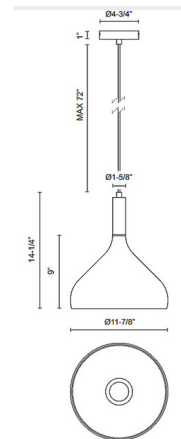

### Specifications

COLOR	Clear
BODY FINISH	Aged Gold
WATTAGE	60W
DIMMER	Standard 120V
DIMENSIONS	11.875"W x 14.25"H
BULB NOT INCLUDED	1 x Edison Globe/Medium (E26)/60W/120V Incandescent
OTHER BULB OPTIONS	1 x A19/Medium (E26)/120V Incandescent 1 x A19/Medium (E26)/120V LED 1 x Edison Globe/Medium (E26)/120V LED
COUNTRY OF ORIGIN	China

### Technical Information

PRODUCT DIMENSIONS	Adjustable Overall Height: Min 16"
--------------------	------------------------------------

Shown in aged gold / clear

CLICK TO VIEW PRODUCT

Notes: