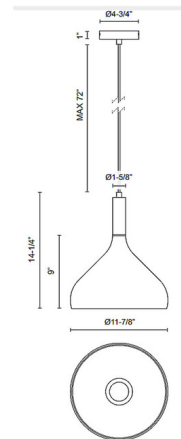

By Alora Mood

Description

The Bellevue Pendant elevates your interior space with pure elegance. The smooth frame holds curved glass that casts warm shadows across your room.

Specifications

COLOR	Clear
BODY FINISH	Aged Gold
WATTAGE	60W
DIMMER	Standard 120V
DIMENSIONS	11.875"W x 14.25"H
BULB NOT INCLUDED	1 x Edison Globe/Medium (E26)/60W/120V Incandescent
OTHER BULB OPTIONS	1 x A19/Medium (E26)/120V Incandescent 1 x A19/Medium (E26)/120V LED 1 x Edison Globe/Medium (E26)/120V LED
COUNTRY OF ORIGIN	China

Technical Information

PRODUCT DIMENSIONS Adjustable Overall Height: Min 16"

Shown in aged gold / clear

CLICK TO VIEW PRODUCT

Notes: