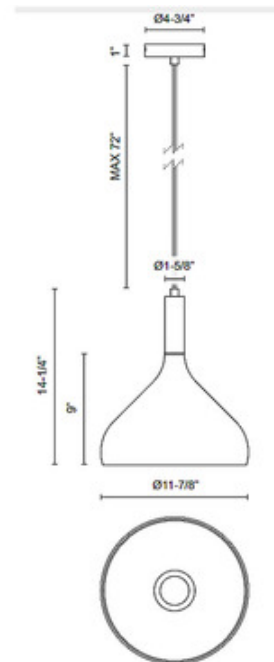

**BRAND**

Alora

**DESCRIPTION**

The Belleview Pendant elevates your interior space with pure elegance. The smooth frame holds curved glass that casts warm shadows across your room.

*Shown in: Aged Gold / Clear*

<b>SHADE COLOR</b>	Clear
<b>BODY FINISH</b>	Aged Gold
<b>WATTAGE</b>	60W
<b>DIMMER</b>	Standard 120V
<b>DIMENSIONS</b>	11.875"W x 14.25"H
<b>BULB NOT INCLUDED</b>	
<b>LAMP</b>	<ul style="list-style-type: none"> <li>1 x Edison Globe/Medium (E26)/60W/120V Incandescent</li> <li>1 x A19/Medium (E26)/120V Incandescent</li> <li>1 x A19/Medium (E26)/120V LED</li> <li>1 x Edison Globe/Medium (E26)/120V LED</li> </ul>

*Technical Information*

**PRODUCT DIMENSIONS** Adjustable Overall Height: Min 16"

**SPEC #** ALO1104916

COMPANY	PROJECT	FIXTURE TYPE	APPROVED BY	DATE