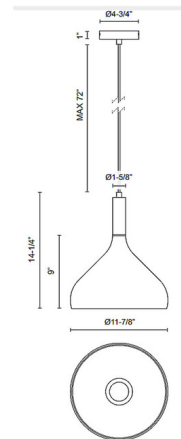

By Alora Mood

Description

The Bellevue Pendant elevates your interior space with pure elegance. The smooth frame holds curved glass that casts warm shadows across your room.

Specifications

COLOR	Clear
BODY FINISH	Aged Gold
WATTAGE	60W
DIMMER	Standard 120V
DIMENSIONS	11.875"W x 14.25"H
BULB NOT INCLUDED	1 x Edison Globe/Medium (E26)/60W/120V Incandescent
OTHER BULB OPTIONS	1 x A19/Medium (E26)/120V Incandescent 1 x A19/Medium (E26)/120V LED 1 x Edison Globe/Medium (E26)/120V LED
COUNTRY OF ORIGIN	China

Technical Information

PRODUCT DIMENSIONS	Adjustable Overall Height: Min 16"
--------------------	------------------------------------

Shown in aged gold / clear

CLICK TO VIEW PRODUCT

Notes: