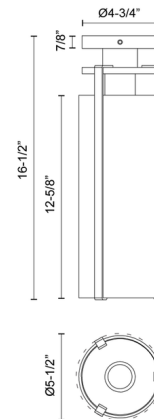

By Alora Mood

Description

With its sleek metal frame and uniquely textured water glass shade, the Belmont Ceiling Light Fixture offers simple elegance for your space.

Shown in matte black / clear

Specifications

COLOR	Clear
BODY FINISH	Matte Black
WATTAGE	60W
DIMMER	Standard 120V
DIMENSIONS	5.5"W x 16.5"H
BULB NOT INCLUDED	1 x T10/Medium (E26)/60W/120V Incandescent
OTHER BULB OPTIONS	1 x T10/Medium (E26)/120V LED
COUNTRY OF ORIGIN	China