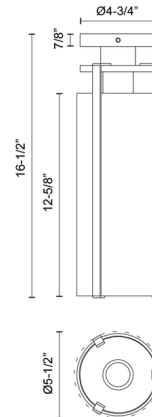

By Alora Mood

Description

With its sleek metal frame and uniquely textured water glass shade, the Belmont Ceiling Light Fixture offers simple elegance for your space.

Shown in matte black / clear

Specifications

COLOR	Clear
BODY FINISH	Matte Black
WATTAGE	60W
DIMMER	Standard 120V
DIMENSIONS	5.5"W x 16.5"H
BULB NOT INCLUDED	1 x T10/Medium (E26)/60W/120V Incandescent
OTHER BULB OPTIONS	1 x T10/Medium (E26)/120V LED
COUNTRY OF ORIGIN	China