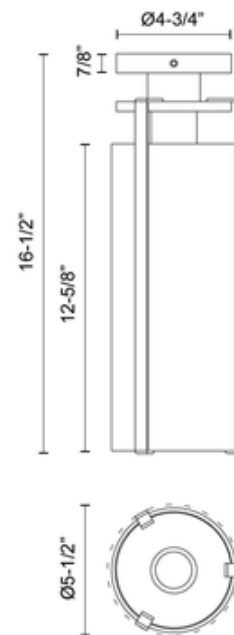

**BRAND**

Alora

**DESCRIPTION**

With its sleek metal frame and uniquely textured water glass shade, the Belmont Ceiling Light Fixture offers simple elegance for your space.

*Shown in: Matte Black / Clear Water Glass*

<b>SHADE COLOR</b>	Clear Water Glass
<b>BODY FINISH</b>	Matte Black
<b>WATTAGE</b>	60W
<b>DIMMER</b>	Standard 120V
<b>DIMENSIONS</b>	5.5"W x 16.5"H
<b>BULB NOT INCLUDED</b>	
<b>LAMP</b>	1 x T10/Medium (E26)/60W/120V Incandescent 1 x T10/Medium (E26)/120V LED

**SPEC #**

ALO1104920

COMPANY

PROJECT

FIXTURE TYPE

APPROVED BY

DATE

---