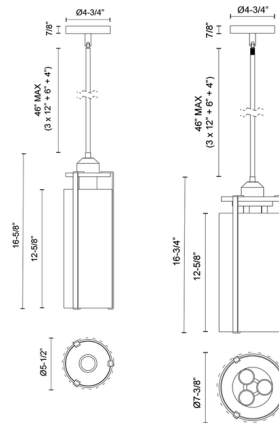

### Specifications

COLOR	Clear
BODY FINISH	Matte Black
WATTAGE	60W
DIMMER	Standard 120V
DIMENSIONS	5.5"W x 16.625"H
BULB NOT INCLUDED	1 x T10/Medium (E26)/60W/120V Incandescent
OTHER BULB OPTIONS	1 x T10/Medium (E26)/120V LED
COUNTRY OF ORIGIN	China