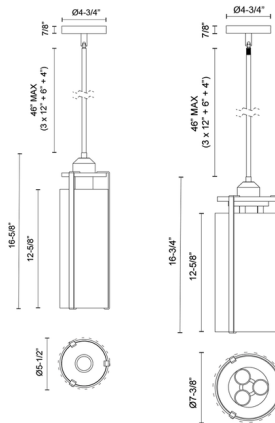

Shown in matte black / clear

CLICK TO VIEW PRODUCT

Notes: