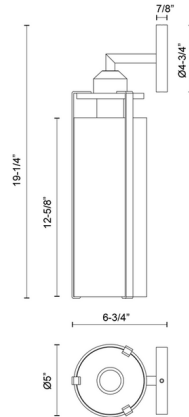

Shown in matte black / clear

CLICK TO VIEW PRODUCT

Notes: