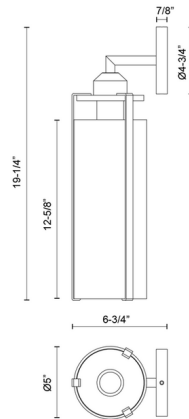

Shown in matte black / clear

CLICK TO VIEW PRODUCT

Notes: