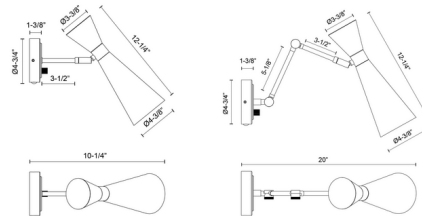

Specifications

COLOR . . . . . Matte Black
BODY FINISH . . . . . Aged Gold
WATTAGE 9W
DIMMER . . . . . Included
DIMENSIONS . . . . . 4.75"W x 12.25"H x 10.25"D
BULB NOT INCLUDED . . . . . 1 x A19/Medium (E26)/9W/120V LED
COUNTRY OF ORIGIN . . . . . China

CLICK TO VIEW PRODUCT

Notes: