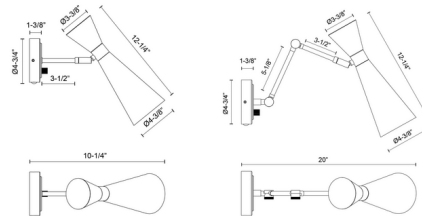

### Specifications

COLOR . . . . . Matte Black  
 BODY FINISH . . . . . Aged Gold  
 WATTAGE . . . . . 9W  
 DIMMER . . . . . Included  
 DIMENSIONS . . . . . 4.75"W x 12.25"H x 10.25"D  
 BULB NOT INCLUDED . . . . . 1 x A19/Medium (E26)/9W/120V LED  
 COUNTRY OF ORIGIN . . . . . China