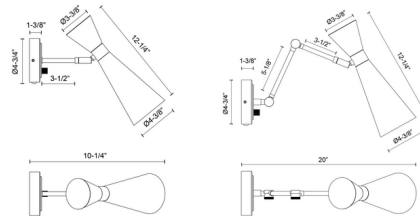

By Alora Mood

Description

Inspired by a bowtie, the dashing two-toned Blake Wall Sconce features a cinched shade that can be adjusted to direct light and a full-range dimmer switch on the backplate. Use it to light a hallway or as a stylish reading light for the office, living room, or bedroom.

Shown in aged gold / matte black

Specifications

COLOR Matte Black
BODY FINISH Aged Gold
WATTAGE 9W
DIMMER Included
DIMENSIONS 4.75"W x 12.25"H x 20"D
BULB NOT INCLUDED 1 x A19/Medium (E26)/9W/120V LED
COUNTRY OF ORIGIN China