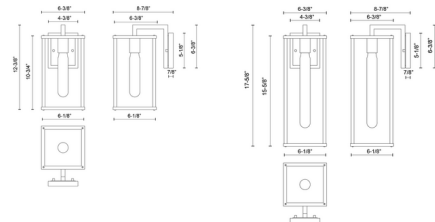

Specifications

COLOR	Clear
BODY FINISH	Textured Black
WATTAGE	60W
DIMMER	Standard 120V
DIMENSIONS	6.375"W x 12.375"H x 8.875"D
BULB NOT INCLUDED	1 x Edison Tube/Medium (E26)/60W/120V Incandescent
OTHER BULB OPTIONS	1 x Edison Tube/Medium (E26)/120V LED 1 x T10/Medium (E26)/120V Incandescent 1 x T10/Medium (E26)/120V LED
COUNTRY OF ORIGIN	China

CLICK TO VIEW PRODUCT

Notes: