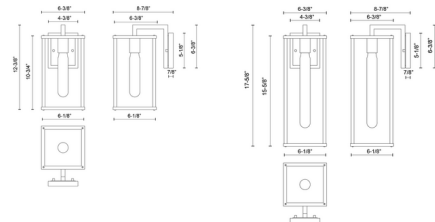

### Specifications

COLOR	Clear
BODY FINISH	Textured Black
WATTAGE	60W
DIMMER	Standard 120V
DIMENSIONS	6.375"W x 12.375"H x 8.875"D
BULB NOT INCLUDED	1 x Edison Tube/Medium (E26)/60W/120V Incandescent
OTHER BULB OPTIONS	1 x Edison Tube/Medium (E26)/120V LED 1 x T10/Medium (E26)/120V Incandescent 1 x T10/Medium (E26)/120V LED
COUNTRY OF ORIGIN	China