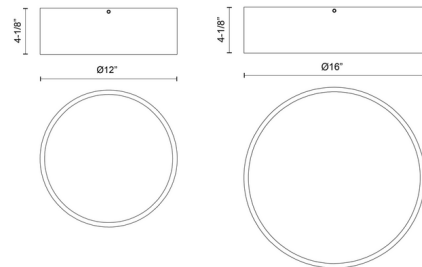

By Alora Mood

Description

The Brisbane Ceiling Light Fixture features a sleek circular frame and either a solid or two-tone finish, complementing many design styles including contemporary and transitional. This flush mount is perfect as a welcoming light in an entryway or for brightening up a walk-in closet.

Shown in matte black / frosted

Specifications

COLOR Frosted
BODY FINISH Matte Black
WATTAGE 120W
DIMMER Standard 120V
DIMENSIONS 12"W x 4.125"H
BULB NOT INCLUDED 2 x A15/Medium (E26)/60W/120V Incandescent
OTHER BULB OPTIONS 2 x A15/Medium (E26)/120V LED
COUNTRY OF ORIGIN China