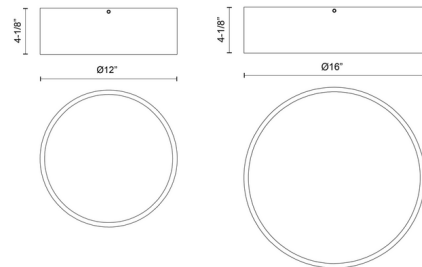

By Alora Mood

Description

The Brisbane Ceiling Light Fixture features a sleek circular frame and either a solid or two-tone finish, complementing many design styles including contemporary and transitional. This flush mount is perfect as a welcoming light in an entryway or for brightening up a walk-in closet.

Shown in aged gold / matte black / frosted

Specifications

COLOR Frosted
BODY FINISH Aged Gold / Matte Black
WATTAGE 120W
DIMMER Standard 120V
DIMENSIONS 12"W x 4.125"H
BULB NOT INCLUDED 2 x A15/Medium (E26)/60W/120V Incandescent
OTHER BULB OPTIONS 2 x A15/Medium (E26)/120V LED
COUNTRY OF ORIGIN China