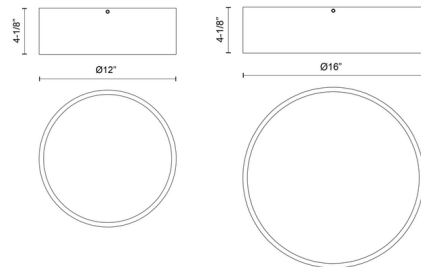

By Alora Mood

Description

The Brisbane Ceiling Light Fixture features a sleek circular frame and either a solid or two-tone finish, complementing many design styles including contemporary and transitional. This flush mount is perfect as a welcoming light in an entryway or for brightening up a walk-in closet.

Shown in aged gold / matte black / frosted

Specifications

COLOR	Frosted
BODY FINISH	Aged Gold / Matte Black
WATTAGE	120W
DIMMER	Standard 120V
DIMENSIONS	12"W x 4.125"H
BULB NOT INCLUDED	2 x A15/Medium (E26)/60W/120V Incandescent
OTHER BULB OPTIONS	2 x A15/Medium (E26)/120V LED
COUNTRY OF ORIGIN	China