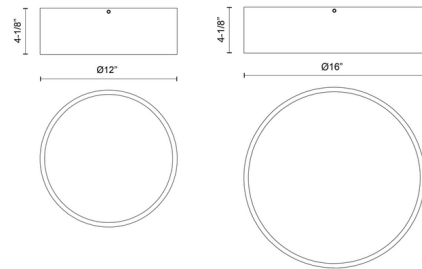

### Description

The Brisbane Ceiling Light Fixture features a sleek circular frame and either a solid or two-tone finish, complementing many design styles including contemporary and transitional. This flush mount is perfect as a welcoming light in an entryway or for brightening up a walk-in closet.

### Specifications

COLOR	Frosted
BODY FINISH	Aged Gold / Matte Black
WATTAGE	120W
DIMMER	Standard 120V
DIMENSIONS	12"W x 4.125"H
BULB NOT INCLUDED	2 x A15/Medium (E26)/60W/120V Incandescent
OTHER BULB OPTIONS	2 x A15/Medium (E26)/120V LED
COUNTRY OF ORIGIN	China