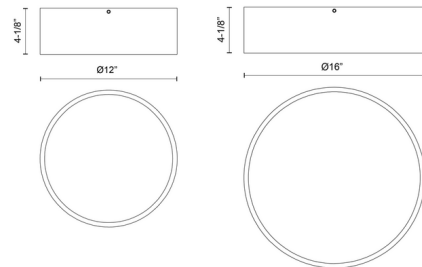

By Alora Mood

Description

The Brisbane Ceiling Light Fixture features a sleek circular frame and either a solid or two-tone finish, complementing many design styles including contemporary and transitional. This flush mount is perfect as a welcoming light in an entryway or for brightening up a walk-in closet.

Shown in aged gold / white / frosted

Specifications

COLOR	Frosted
BODY FINISH	Aged Gold / White
WATTAGE	120W
DIMMER	Standard 120V
DIMENSIONS	12"W x 4.125"H
BULB NOT INCLUDED	2 x A15/Medium (E26)/60W/120V Incandescent
OTHER BULB OPTIONS	2 x A15/Medium (E26)/120V LED
COUNTRY OF ORIGIN	China