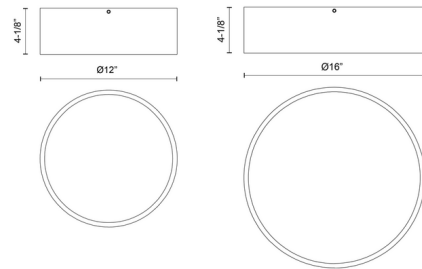

### Description

The Brisbane Ceiling Light Fixture features a sleek circular frame and either a solid or two-tone finish, complementing many design styles including contemporary and transitional. This flush mount is perfect as a welcoming light in an entryway or for brightening up a walk-in closet.

### Specifications

COLOR . . . . . Frosted  
BODY FINISH . . . . . Aged Gold / Matte Black  
WATTAGE . . . . . 180W  
DIMMER . . . . . Standard 120V  
DIMENSIONS . . . . . 16"W x 4.125"H  
BULB NOT INCLUDED . . . . . 3 x A15/Medium (E26)/60W/120V Incandescent  
OTHER BULB OPTIONS . . . . . 3 x A15/Medium (E26)/120V LED  
COUNTRY OF ORIGIN . . . . . China