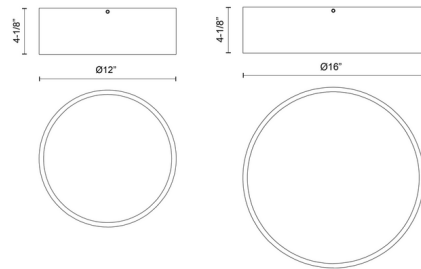

### Description

The Brisbane Ceiling Light Fixture features a sleek circular frame and either a solid or two-tone finish, complementing many design styles including contemporary and transitional. This flush mount is perfect as a welcoming light in an entryway or for brightening up a walk-in closet.

### Specifications

COLOR	Frosted
BODY FINISH	Aged Gold / White
WATTAGE	180W
DIMMER	Standard 120V
DIMENSIONS	16"W x 4.125"H
BULB NOT INCLUDED	3 x A15/Medium (E26)/60W/120V Incandescent
OTHER BULB OPTIONS	3 x A15/Medium (E26)/120V LED
COUNTRY OF ORIGIN	China