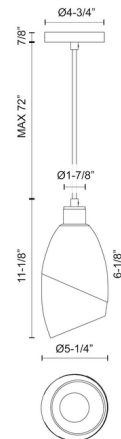

CLICK TO VIEW PRODUCT

Notes: