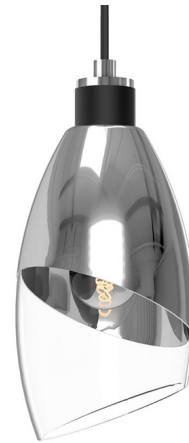

## Capri Pendant By Alora Mood

### Description

The Capri Pendant fuses modern art with modern lighting. Taking cues from color-blocked abstract art, the shade is a diagonally sliced melding of metal and glass. With its sharp silhouette and contrasting accent at the shade base, the Capri is a contemporary standout piece for your space.

### Specifications

|                    |   |
|--------------------|---|
| COLOR              | Clear   |
| BODY FINISH        | Chrome  |
| WATTAGE            | 60W   |
| DIMMER             | Standard 120V   |
| DIMENSIONS         | 5.25"W x 11.125"H   |
| BULB NOT INCLUDED  | 1 x Edison Globe/Medium (E26)/60W/120V Incandescent   |
| OTHER BULB OPTIONS | 1 x A19/Medium (E26)/120V Incandescent<br>1 x A19/Medium (E26)/120V LED<br>1 x Edison Globe/Medium (E26)/120V LED |
| COUNTRY OF ORIGIN  | China   |