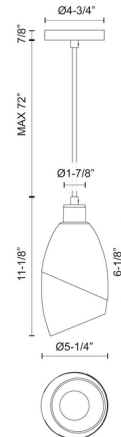

CLICK TO VIEW PRODUCT

Notes: