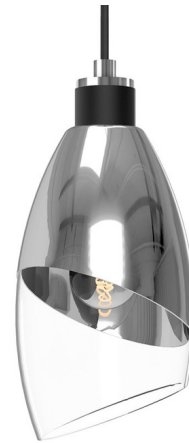

Lightology

lightology.com
866-954-4489
04-25-26

Project: _____

Company: _____

Location: _____ Fixture Type: _____

SPEC #: **ALR1104941**

Approved On: _____ Approved By: _____

Capri Pendant By Alora Mood

Description

The Capri Pendant fuses modern art with modern lighting. Taking cues from color-blocked abstract art, the shade is a diagonally sliced melding of metal and glass. With its sharp silhouette and contrasting accent at the shade base, the Capri is a contemporary standout piece for your space.

Specifications

COLOR	Clear
BODY FINISH	Chrome
WATTAGE	60W
DIMMER	Standard 120V
DIMENSIONS	5.25"W x 11.125"H
BULB NOT INCLUDED	1 x Edison Globe/Medium (E26)/60W/120V Incandescent
OTHER BULB OPTIONS	1 x A19/Medium (E26)/120V Incandescent 1 x A19/Medium (E26)/120V LED 1 x Edison Globe/Medium (E26)/120V LED
COUNTRY OF ORIGIN	China