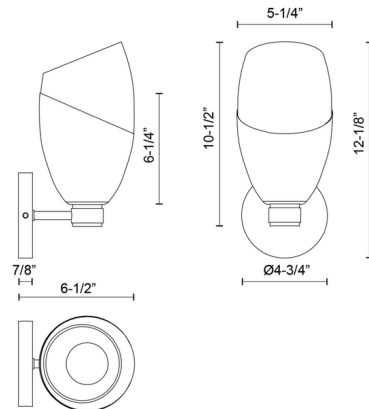

Shown in chrome / clear

CLICK TO VIEW PRODUCT

Notes: