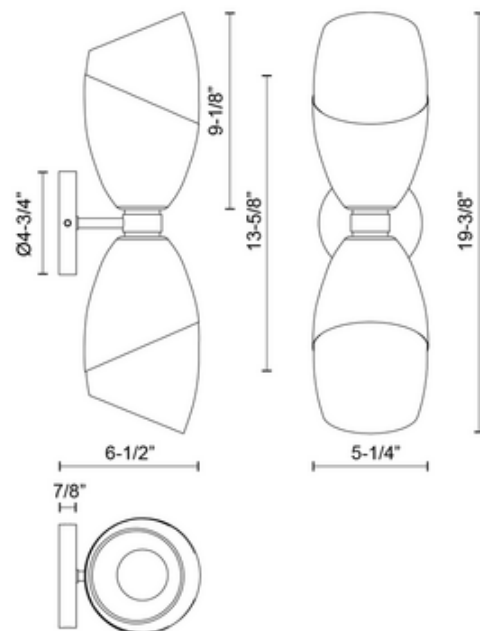

COMPANY	PROJECT	FIXTURE TYPE	APPROVED BY	DATE