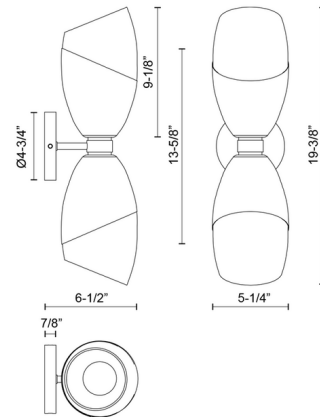

Shown in chrome / clear

Specifications

COLOR	Clear
BODY FINISH	Chrome
WATTAGE	120W
DIMMER	Standard 120V
DIMENSIONS	5.25"W x 19.375"H x 6.5"D
BULB NOT INCLUDED	2 x Edison Globe/Medium (E26)/60W/120V Incandescent
OTHER BULB OPTIONS	2 x A19/Medium (E26)/120V Incandescent 2 x A19/Medium (E26)/120V LED 2 x Edison Globe/Medium (E26)/120V LED
COUNTRY OF ORIGIN	China