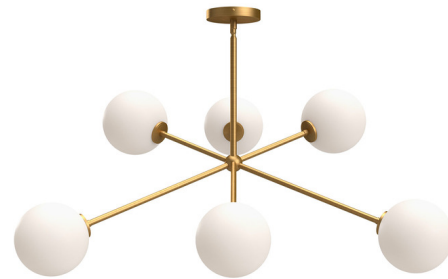

Lightology

lightology.com
866-954-4489
04-15-26

Project: _____
Company: _____
Location: _____ Fixture Type: _____
SPEC #: **ALR1104947**
Approved On: _____ Approved By: _____

Cassia Chandelier By Alora Mood

Description

The Cassia Chandelier blends mid-century style with modern flair. Inspired by the Sputnik chandelier, it features a thin rod capped with large glass globes and offers a fun, fresh update for your bedroom, powder room, or dining space.

Specifications

COLOR	Opal
BODY FINISH	Aged Gold
WATTAGE	30W
DIMMER	Standard 120V
DIMENSIONS	39.5"W x 16.375"H
BULB NOT INCLUDED	6 x B10/Candelabra (E12)/5W/120V LED
OTHER BULB OPTIONS	B10/Candelabra (E12)/40W/120V Incandescent
COUNTRY OF ORIGIN	China

Notes: