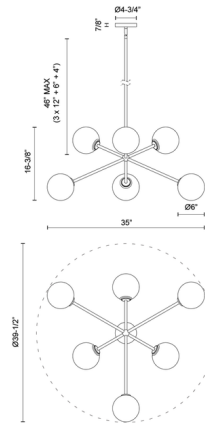

Shown in aged gold / opal