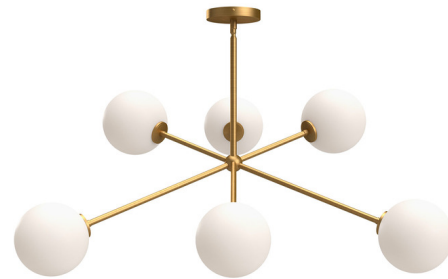

Lightology

lightology.com
866-954-4489
04-15-26

Project: _____
Company: _____
Location: _____ Fixture Type: _____
SPEC #: **ALR1104947**
Approved On: _____ Approved By: _____

Cassia Chandelier By Alora Mood

Description

The Cassia Chandelier blends mid-century style with modern flair. Inspired by the Sputnik chandelier, it features a thin rod capped with large glass globes and offers a fun, fresh update for your bedroom, powder room, or dining space.

Specifications

COLOR	Opal
BODY FINISH	Aged Gold
WATTAGE	30W
DIMMER	Standard 120V
DIMENSIONS	39.5"W x 16.375"H
BULB NOT INCLUDED	6 x B10/Candelabra (E12)/5W/120V LED
OTHER BULB OPTIONS	B10/Candelabra (E12)/40W/120V Incandescent
COUNTRY OF ORIGIN	China

Notes:

Shown in aged gold / opal

CLICK TO VIEW PRODUCT