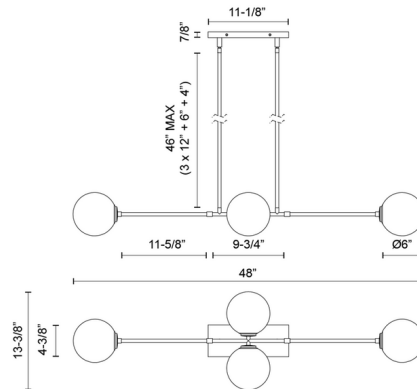

### Specifications

COLOR . . . . . Opal Matte  
BODY FINISH . . . . . Aged Gold  
WATTAGE . . . . . 160W  
DIMMER . . . . . Standard 120V  
DIMENSIONS . . . . . 48"L x 13.375"W x 6"H  
BULB NOT INCLUDED . . . . . 4 x B10/Candelabra (E12)/40W/120V Incandescent  
OTHER BULB OPTIONS . . . . . 4 x B10/Candelabra (E12)/120V LED  
COUNTRY OF ORIGIN . . . . . China