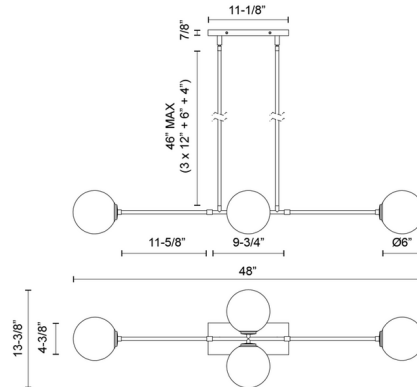

Shown in aged gold / opal matte

Specifications

COLOR Opal Matte
BODY FINISH Aged Gold
WATTAGE 160W
DIMMER Standard 120V
DIMENSIONS 48"L x 13.375"W x 6"H
BULB NOT INCLUDED 4 x B10/Candelabra (E12)/40W/120V Incandescent
OTHER BULB OPTIONS 4 x B10/Candelabra (E12)/120V LED
COUNTRY OF ORIGIN China