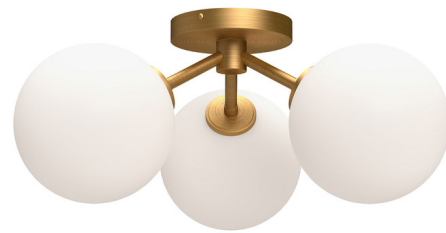

Lightology

lightology.com
866-954-4489
06-22-26

Project: _____

Company: _____

Location: _____ Fixture Type: _____

SPEC #: **ALR1104951**

Approved On: _____ Approved By: _____

Cassia Semi Flush Ceiling Light

By Alora Mood

Description

The Cassia Semi flush Ceiling Light blends mid-century style with modern flair. Inspired by the Sputnik chandelier, it features a thin rod capped with large glass globes and offers a fun, fresh update for your bedroom, powder room, or dining space.

Shown in aged gold / opal matte

Specifications

COLOR Opal Matte
BODY FINISH Aged Gold
WATTAGE 120W
DIMMER Standard 120V
DIMENSIONS 17.75"W x 7.625"H
BULB NOT INCLUDED 3 x B10/Candelabra (E12)/40W/120V Incandescent
OTHER BULB OPTIONS 3 x B10/Candelabra (E12)/120V LED
COUNTRY OF ORIGIN China

Technical Information

PRODUCT DIMENSIONS Canopy: Round, 4.75" Dia x 0.875"H

CLICK TO VIEW PRODUCT

Notes: