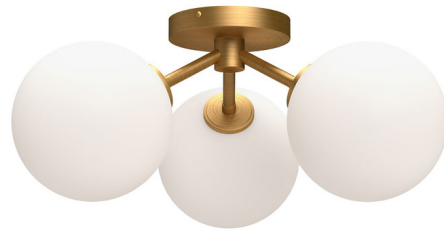

Lightology

lightology.com
866-954-4489
11-26-25

Project: _____

Company: _____

Location: _____ Fixture Type: _____

SPEC #: **ALO1104951**

Approved On: _____ Approved By: _____

Cassia Semi Flush Ceiling Light

By Alora

Description

The Cassia Semi flush Ceiling Light blends mid-century style with modern flair. Inspired by the Sputnik chandelier, it features a thin rod capped with large glass globes and offers a fun, fresh update for your bedroom, powder room, or dining space.

Shown in aged gold / opal matte

Specifications

COLOR	Opal Matte
BODY FINISH	Aged Gold
WATTAGE	120W
DIMMER	Standard 120V
DIMENSIONS	17.75"W x 7.625"H
BULB NOT INCLUDED	3 x B10/Candelabra (E12)/40W/120V Incandescent
OTHER BULB OPTIONS	3 x B10/Candelabra (E12)/120V LED
COUNTRY OF ORIGIN	China

Technical Information

PRODUCT DIMENSIONS	Canopy: Round, 4.75" Dia x 0.875"H
--------------------	------------------------------------

CLICK TO VIEW PRODUCT

Notes: