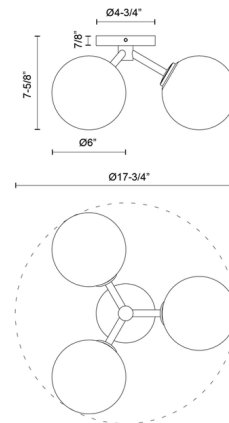

By Alora Mood

Description

The Cassia Semi flush Ceiling Light blends mid-century style with modern flair. Inspired by the Sputnik chandelier, it features a thin rod capped with large glass globes and offers a fun, fresh update for your bedroom, powder room, or dining space.

Shown in aged gold / opal matte

Specifications

COLOR Opal Matte
BODY FINISH Aged Gold
WATTAGE 120W
DIMMER Standard 120V
DIMENSIONS 17.75"W x 7.625"H
BULB NOT INCLUDED 3 x B10/Candelabra (E12)/40W/120V Incandescent
OTHER BULB OPTIONS 3 x B10/Candelabra (E12)/120V LED
COUNTRY OF ORIGIN China

Technical Information

PRODUCT DIMENSIONS Canopy: Round, 4.75" Dia x 0.875"H

CLICK TO VIEW PRODUCT

Notes: