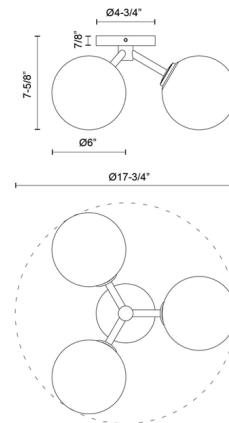

By Alora

Description

The Cassia Semi flush Ceiling Light blends mid-century style with modern flair. Inspired by the Sputnik chandelier, it features a thin rod capped with large glass globes and offers a fun, fresh update for your bedroom, powder room, or dining space.

Shown in aged gold / opal matte

Specifications

COLOR	Opal Matte
BODY FINISH	Aged Gold
WATTAGE	120W
DIMMER	Standard 120V
DIMENSIONS	17.75"W x 7.625"H
BULB NOT INCLUDED	3 x B10/Candelabra (E12)/40W/120V Incandescent
OTHER BULB OPTIONS	3 x B10/Candelabra (E12)/120V LED
COUNTRY OF ORIGIN	China

Technical Information

PRODUCT DIMENSIONS	Canopy: Round, 4.75" Dia x 0.875"H
--------------------	------------------------------------

CLICK TO VIEW PRODUCT

Notes: