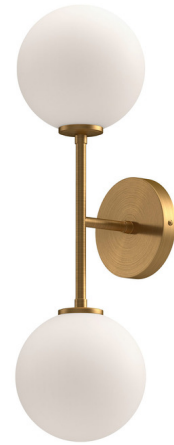

Lightology

lightology.com
866-954-4489
06-06-26

Project: _____

Company: _____

Location: _____ Fixture Type: _____

SPEC #: **ALR1104953**

Approved On: _____ Approved By: _____

Cassia Double Wall Sconce By Alora Mood

Description

The Cassia Wall Sconce blends mid-century style with modern flair. Inspired by the Sputnik chandelier, it features a thin rod capped with large glass globes and offers a fun, fresh update for your bedroom, powder room, or dining space. It can be installed vertically or horizontally.

Specifications

COLOR Opal Matte
BODY FINISH Aged Gold
WATTAGE 80W
DIMMER Standard 120V
DIMENSIONS 6"W x 20.125"H x 6.75"D
BULB NOT INCLUDED 2 x B10/Candelabra (E12)/40W/120V Incandescent
OTHER BULB OPTIONS 2 x B10/Candelabra (E12)/120V LED
COUNTRY OF ORIGIN China

Technical Information

PRODUCT DIMENSIONS Backplate: Round, 4.75" Dia x 0.875"H

Shown in aged gold / opal matte

CLICK TO VIEW PRODUCT

Notes: