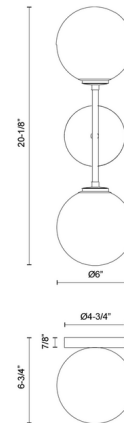

Lightology

lightology.com
866-954-4489
06-06-26

Project: _____

Company: _____

Location: _____ Fixture Type: _____

SPEC #: **ALR1104953**

Approved On: _____ Approved By: _____

Cassia Double Wall Sconce By Alora Mood

Description

The Cassia Wall Sconce blends mid-century style with modern flair. Inspired by the Sputnik chandelier, it features a thin rod capped with large glass globes and offers a fun, fresh update for your bedroom, powder room, or dining space. It can be installed vertically or horizontally.

Specifications

COLOR Opal Matte
BODY FINISH Aged Gold
WATTAGE 80W
DIMMER Standard 120V
DIMENSIONS 6"W x 20.125"H x 6.75"D
BULB NOT INCLUDED 2 x B10/Candelabra (E12)/40W/120V Incandescent
OTHER BULB OPTIONS 2 x B10/Candelabra (E12)/120V LED
COUNTRY OF ORIGIN China

Technical Information

PRODUCT DIMENSIONS Backplate: Round, 4.75" Dia x 0.875"H

Shown in aged gold / opal matte

CLICK TO VIEW PRODUCT

Notes: