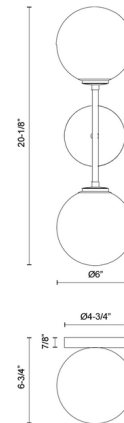

Lightology

lightology.com
866-954-4489
11-26-25

Project: _____

Company: _____

Location: _____ Fixture Type: _____

SPEC #: **ALO1104953**

Approved On: _____ Approved By: _____

Cassia Double Wall Sconce By Alora

Description

The Cassia Wall Sconce blends mid-century style with modern flair. Inspired by the Sputnik chandelier, it features a thin rod capped with large glass globes and offers a fun, fresh update for your bedroom, powder room, or dining space. It can be installed vertically or horizontally.

Specifications

COLOR Opal Matte
BODY FINISH Aged Gold
WATTAGE 80W
DIMMER Standard 120V
DIMENSIONS 6"W x 20.125"H x 6.75"D
BULB NOT INCLUDED 2 x B10/Candelabra (E12)/40W/120V Incandescent
OTHER BULB OPTIONS 2 x B10/Candelabra (E12)/120V LED
COUNTRY OF ORIGIN China

Technical Information

PRODUCT DIMENSIONS Backplate: Round, 4.75" Dia x 0.875"H

Shown in aged gold / opal matte

CLICK TO VIEW PRODUCT

Notes: