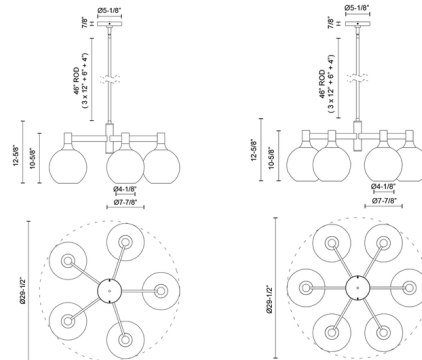

Lightology

lightology.com
866-954-4489
04-25-26

Project: _____
 Company: _____
 Location: _____ Fixture Type: _____
 SPEC #: **ALR1104955**
 Approved On: _____ Approved By: _____

Castilla Chandelier By Alora Mood

Description

Featuring stunning glass globes hanging from a bold metal frame, the Castilla Chandelier offers chic, midcentury modern style for your space. The clear glass option shows off the bulbs, letting you customize the look of the fixture by choosing bulb shapes that express your tastes.

Shown in aged gold / clear

Specifications

COLOR	Clear
BODY FINISH	Aged Gold
WATTAGE	300W
DIMMER	Standard 120V
DIMENSIONS	29.5"W x 12.625"H
BULB NOT INCLUDED	5 x Edison/Medium (E26)/60W/120V Incandescent
OTHER BULB OPTIONS	5 x A19/Medium (E26)/120V Incandescent 5 x A19/Medium (E26)/120V LED 5 x Edison/Medium (E26)/120V LED
COUNTRY OF ORIGIN	China