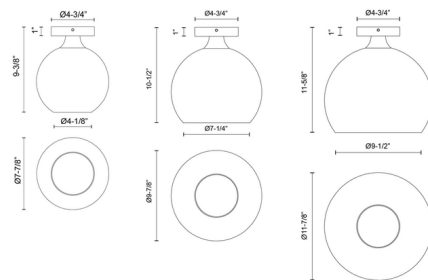

By Alora

Description

Featuring a stunning round glass shade and bold canopy plate, the Castilla Semi Flush Ceiling Light adds a touch of chic, midcentury modern style to your space. With the clear glass option, you can experiment with bulb shapes ranging from tubular to large globe, to personalize the look of the fixture.

Shown in aged gold / clear

Specifications

COLOR	Clear
BODY FINISH	Aged Gold
WATTAGE	60W
DIMMER	Standard 120V
DIMENSIONS	7.875"W x 9.375"H
BULB NOT INCLUDED	1 x Edison/Medium (E26)/60W/120V Incandescent
OTHER BULB OPTIONS	1 x A19/Medium (E26)/120V Incandescent 1 x A19/Medium (E26)/120V LED 1 x Edison/Medium (E26)/120V LED 1 x Edison Globe/Medium (E26)/120V Incandescent 1 x Edison Globe/Medium (E26)/120V LED
COUNTRY OF ORIGIN	China