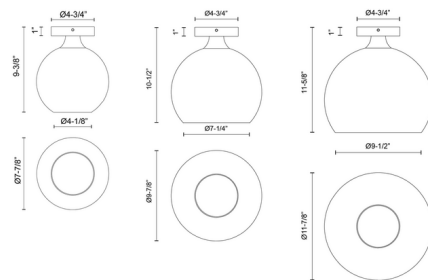

By Alora Mood

Description

Featuring a stunning round glass shade and bold canopy plate, the Castilla Semi Flush Ceiling Light adds a touch of chic, midcentury modern style to your space. With the clear glass option, you can experiment with bulb shapes ranging from tubular to large globe, to personalize the look of the fixture.

Shown in aged gold / clear

Specifications

COLOR	Clear
BODY FINISH	Aged Gold
WATTAGE	60W
DIMMER	Standard 120V
DIMENSIONS	7.875"W x 9.375"H
BULB NOT INCLUDED	1 x Edison/Medium (E26)/60W/120V Incandescent
OTHER BULB OPTIONS	1 x A19/Medium (E26)/120V Incandescent 1 x A19/Medium (E26)/120V LED 1 x Edison/Medium (E26)/120V LED 1 x Edison Globe/Medium (E26)/120V Incandescent 1 x Edison Globe/Medium (E26)/120V LED
COUNTRY OF ORIGIN	China