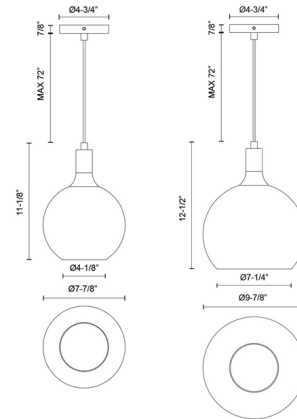

Lightology

lightology.com
866-954-4489
04-25-26

Project: _____
 Company: _____
 Location: _____ Fixture Type: _____
 SPEC #: **ALR1104975**
 Approved On: _____ Approved By: _____

Castilla Pendant By Alora Mood

Description

Featuring a stunning round glass shade and chunky metal elements, the Castilla Pendant offers a touch of chic, midcentury modern style for your space. With the clear glass option, you can experiment with bulb shapes ranging from tubular to globe, to personalize the look of the fixture.

Shown in aged gold / clear

Specifications

COLOR	Clear
BODY FINISH	Aged Gold
WATTAGE	60W
DIMMER	Standard 120V
DIMENSIONS	7.875"W x 11.125"H
BULB NOT INCLUDED	1 x Edison/Medium (E26)/60W/120V Incandescent
OTHER BULB OPTIONS	1 x A19/Medium (E26)/120V Incandescent 1 x A19/Medium (E26)/120V LED 1 x Edison/Medium (E26)/120V LED
COUNTRY OF ORIGIN	China