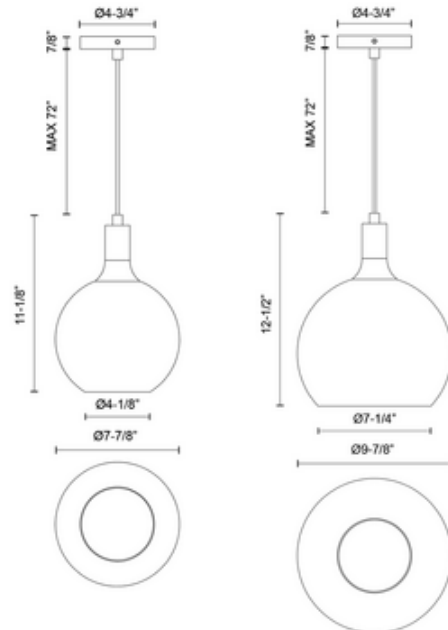

COMPANY	PROJECT	FIXTURE TYPE	APPROVED BY	DATE