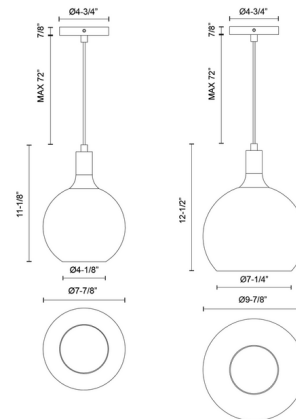

By Alora Mood

Description

Featuring a stunning round glass shade and chunky metal elements, the Castilla Pendant offers a touch of chic, midcentury modern style for your space. With the clear glass option, you can experiment with bulb shapes ranging from tubular to globe, to personalize the look of the fixture.

Shown in matte black / clear

Specifications

COLOR	Clear
BODY FINISH	Matte Black
WATTAGE	60W
DIMMER	Standard 120V
DIMENSIONS	7.875"W x 11.125"H
BULB NOT INCLUDED	1 x Edison/Medium (E26)/60W/120V Incandescent
OTHER BULB OPTIONS	1 x A19/Medium (E26)/120V Incandescent 1 x A19/Medium (E26)/120V LED 1 x Edison/Medium (E26)/120V LED
COUNTRY OF ORIGIN	China