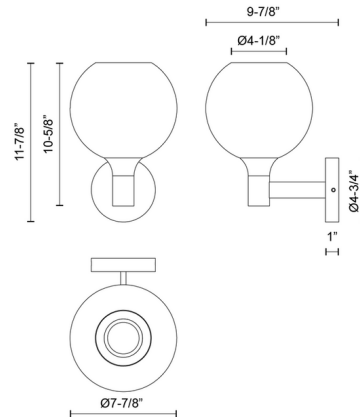

By Alora Mood

Description

Featuring a stunning glass globe and chunky metal elements, the Castilla Wall Sconce offers a touch of chic, midcentury modern style for your space. The clear glass option shows off the bulb, letting you customize the look of the fixture by choosing a bulb shape that expresses your tastes. This sconce can be installed facing up or down.

Shown in aged gold / clear

Specifications

COLOR	Clear
BODY FINISH	Aged Gold
WATTAGE	60W
DIMMER	Standard 120V
DIMENSIONS	7.875"W x 11.875"H x 9.875"D
BULB NOT INCLUDED	1 x Edison/Medium (E26)/60W/120V Incandescent
OTHER BULB OPTIONS	1 x A19/Medium (E26)/120V Incandescent 1 x A19/Medium (E26)/120V LED 1 x Edison/Medium (E26)/120V LED
COUNTRY OF ORIGIN	China