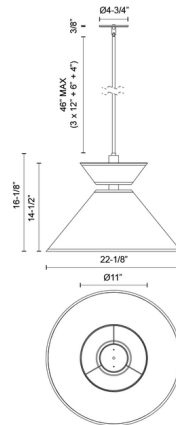

Lightology

lightology.com
866-954-4489
04-21-26

Project: _____

Company: _____

Location: _____ Fixture Type: _____

SPEC #: **ALR1104988**

Approved On: _____ Approved By: _____

Chapelle Pendant By Alora Mood

Description

Inspired by 1950s fashion, the Chapelle Pendant features a stylish dress-shaped linen shade. Light peeks out through a gap in the hourglass profile, creating a unique lighting effect. This chic piece is perfect for illuminating and decorating your space with a subtle vintage touch.

Specifications

COLOR . . . . . White Linen
BODY FINISH . . . . . Matte Black
WATTAGE 60W
DIMMER . . . . . Standard 120V
DIMENSIONS . . . . . 22.125"W x 16.125"H
BULB NOT INCLUDED . . . . . 1 x A19/Medium (E26)/60W/120V Incandescent
OTHER BULB OPTIONS . . . . . 1 x A19/Medium (E26)/120V LED
COUNTRY OF ORIGIN . . . . . China

Notes:

CLICK TO VIEW PRODUCT