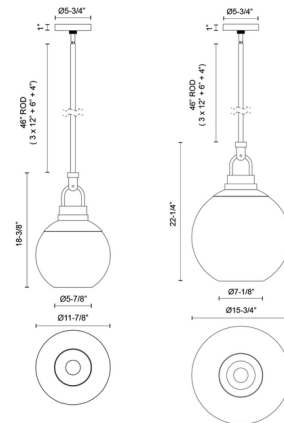

### Specifications

COLOR	Clear
BODY FINISH	Aged Gold
WATTAGE	60W
DIMMER	Standard 120V
DIMENSIONS	11.875"W x 18.375"H
BULB NOT INCLUDED	1 x Edison Globe/Medium (E26)/60W/120V Incandescent
OTHER BULB OPTIONS	1 x A19/Medium (E26)/120V Incandescent 1 x A19/Medium (E26)/120V LED 1 x Edison Globe/Medium (E26)/120V LED
COUNTRY OF ORIGIN	China