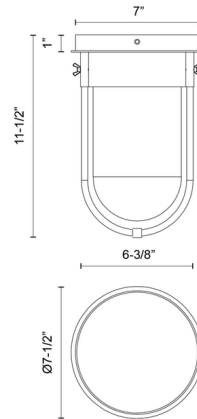

CLICK TO VIEW PRODUCT

Notes: