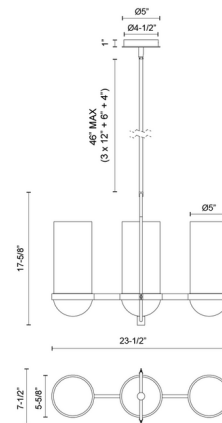

CLICK TO VIEW PRODUCT

Notes: