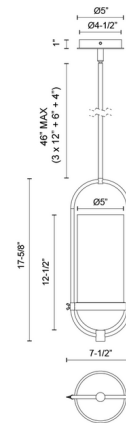

CLICK TO VIEW PRODUCT

Notes: