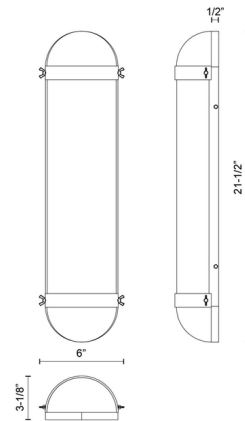

Shown in aged gold / clear