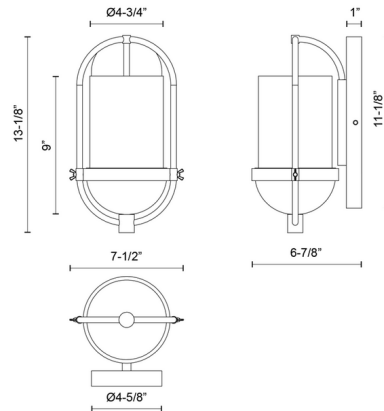

Description

Inspired by 1920s outdoor lamp design, the Cyrus Wall Sconce updates it with clean lines while retaining vintage character through its decorative screws and metal cage. This piece is perfect for bringing coastal or modern cottage charm to your hallway, living room, or bathroom.

Shown in aged gold / clear

Specifications

COLOR	Clear
BODY FINISH	Aged Gold
WATTAGE	60W
DIMMER	Standard 120V
DIMENSIONS	7.5"W x 13.125"H x 6.875"D
BULB NOT INCLUDED	1 x Edison Tube/Medium (E26)/60W/120V Incandescent
OTHER BULB OPTIONS	1 x Edison Tube/Medium (E26)/120V LED 1 x T10/Medium (E26)/120V Incandescent 1 x T10/Medium (E26)/120V LED
COUNTRY OF ORIGIN	China