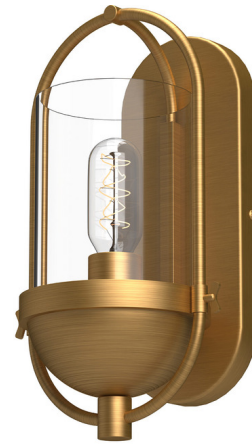

Lightology

lightology.com
866-954-4489
04-23-26

Project: _____

Company: _____

Location: _____ Fixture Type: _____

SPEC #: **ALR1105005**

Approved On: _____ Approved By: _____

Cyrus Wall Sconce By Alora Mood

Description

Inspired by 1920s outdoor lamp design, the Cyrus Wall Sconce updates it with clean lines while retaining vintage character through its decorative screws and metal cage. This piece is perfect for bringing coastal or modern cottage charm to your hallway, living room, or bathroom.

Shown in aged gold / clear

Specifications

COLOR	Clear
BODY FINISH	Aged Gold
WATTAGE	60W
DIMMER	Standard 120V
DIMENSIONS	7.5"W x 13.125"H x 6.875"D
BULB NOT INCLUDED	1 x Edison Tube/Medium (E26)/60W/120V Incandescent
OTHER BULB OPTIONS	1 x Edison Tube/Medium (E26)/120V LED 1 x T10/Medium (E26)/120V Incandescent 1 x T10/Medium (E26)/120V LED
COUNTRY OF ORIGIN	China