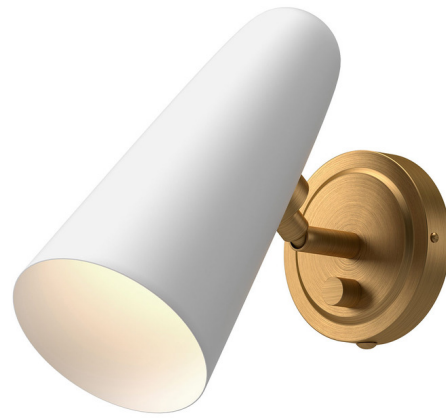

Lightology

lightology.com
866-954-4489
06-04-26

Project: _____

Company: _____

Location: _____ Fixture Type: _____

SPEC #: **ALR1105008**

Approved On: _____ Approved By: _____

Daniel Wall Sconce

By Alora Mood

Description

With its elongated shade and two-tone design, the Daniel Wall Sconce is a sleek addition to your space. The shade is adjustable for directing light, and a full-range dimmer switch is on the backplate for easy access.

Shown in aged gold / white

Specifications

COLOR	White
BODY FINISH	Aged Gold
WATTAGE	60W
DIMMER	Included
DIMENSIONS	5"W x 10.5"H x 8.25"D
BULB NOT INCLUDED	1 x A19/Medium (E26)/60W/120V Incandescent
OTHER BULB OPTIONS	1 x A19/Medium (E26)/120V LED
COUNTRY OF ORIGIN	China