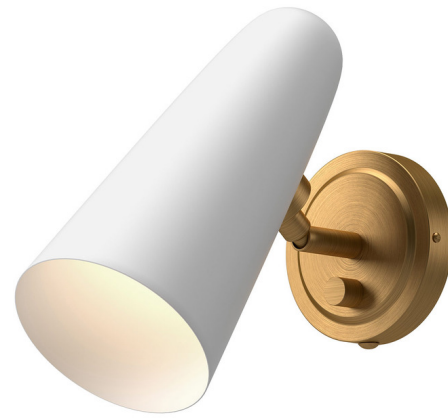

Lightology

lightology.com
866-954-4489
06-04-26

Project: _____
 Company: _____
 Location: _____ Fixture Type: _____
 SPEC #: **ALR1105008**
 Approved On: _____ Approved By: _____

Daniel Wall Sconce By Alora Mood

Description

With its elongated shade and two-tone design, the Daniel Wall Sconce is a sleek addition to your space. The shade is adjustable for directing light, and a full-range dimmer switch is on the backplate for easy access.

Shown in aged gold / white

Specifications

COLOR	White
BODY FINISH	Aged Gold
WATTAGE	60W
DIMMER	Included
DIMENSIONS	5"W x 10.5"H x 8.25"D
BULB NOT INCLUDED	1 x A19/Medium (E26)/60W/120V Incandescent
OTHER BULB OPTIONS	1 x A19/Medium (E26)/120V LED
COUNTRY OF ORIGIN	China