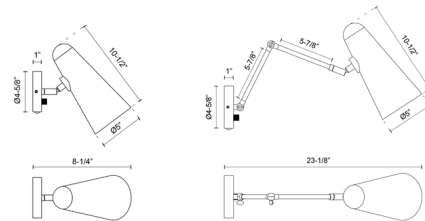

Description

With its elongated shade and two-tone design, the Daniel Wall Sconce is a sleek addition to your space. The shade is adjustable for directing light, and a full-range dimmer switch is on the backplate for easy access.

Shown in aged gold / white

Specifications

COLOR	White
BODY FINISH	Aged Gold
WATTAGE	60W
DIMMER	Included
DIMENSIONS	5"W x 10.5"H x 8.25"D
BULB NOT INCLUDED	1 x A19/Medium (E26)/60W/120V Incandescent
OTHER BULB OPTIONS	1 x A19/Medium (E26)/120V LED
COUNTRY OF ORIGIN	China