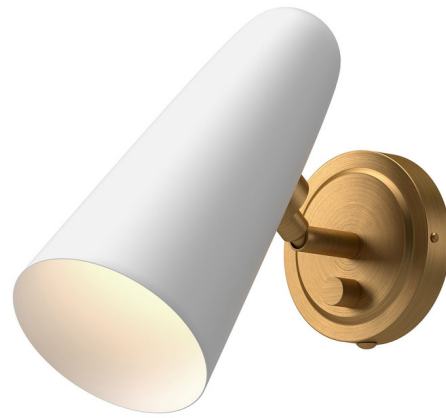

Lightology

lightology.com
866-954-4489
04-13-26

Project: _____
 Company: _____
 Location: _____ Fixture Type: _____
 SPEC #: **ALR1105008**
 Approved On: _____ Approved By: _____

Daniel Wall Sconce By Alora Mood

Description

With its elongated shade and two-tone design, the Daniel Wall Sconce is a sleek addition to your space. The shade is adjustable for directing light, and a full-range dimmer switch is on the backplate for easy access.

Shown in aged gold / white

Specifications

COLOR	White
BODY FINISH	Aged Gold
WATTAGE	60W
DIMMER	Included
DIMENSIONS	5"W x 10.5"H x 8.25"D
BULB NOT INCLUDED	1 x A19/Medium (E26)/60W/120V Incandescent
OTHER BULB OPTIONS	1 x A19/Medium (E26)/120V LED
COUNTRY OF ORIGIN	China