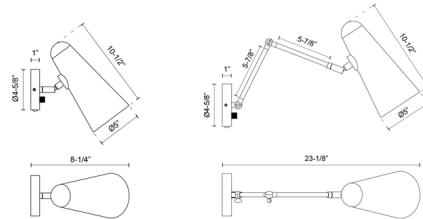

Description

With its elongated shade and two-tone design, the Daniel Wall Sconce is a sleek addition to your space. The shade is adjustable for directing light, and a full-range dimmer switch is on the backplate for easy access.

Shown in aged gold / white

Specifications

COLOR	White
BODY FINISH	Aged Gold
WATTAGE	60W
DIMMER	Included
DIMENSIONS	5"W x 10.5"H x 8.25"D
BULB NOT INCLUDED	1 x A19/Medium (E26)/60W/120V Incandescent
OTHER BULB OPTIONS	1 x A19/Medium (E26)/120V LED
COUNTRY OF ORIGIN	China