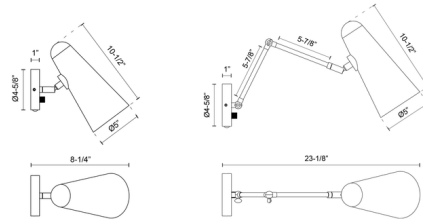

By Alora Mood

Description

With its elongated shade and two-tone design, the Daniel Wall Sconce is a sleek addition to your space. The shade is adjustable for directing light, and a full-range dimmer switch is on the backplate for easy access.

Shown in aged gold / white

Specifications

COLOR	White
BODY FINISH	Aged Gold
WATTAGE	60W
DIMMER	Included
DIMENSIONS	5"W x 10.5"H x 8.25"D
BULB NOT INCLUDED	1 x A19/Medium (E26)/60W/120V Incandescent
OTHER BULB OPTIONS	1 x A19/Medium (E26)/120V LED
COUNTRY OF ORIGIN	China