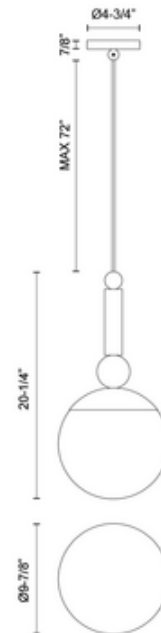

Shown in: Brushed Gold / Clear

SHADE COLOR	Clear
BODY FINISH	Brushed Gold
WATTAGE	60W
DIMMER	Standard 120V
DIMENSIONS	9.875"W x 20.25"H

BULB NOT INCLUDED

LAMP	1 x Edison Globe/Medium (E26)/60W/120V Incandescent
	1 x A19/Medium (E26)/120V Incandescent
	1 x A19/Medium (E26)/120V LED
	1 x Edison Globe/Medium (E26)/120V LED

Technical Information

PRODUCT DIMENSIONS	Adjustable Overall Height: Min 24"
---------------------------	------------------------------------

SPEC #	ALO1105011
---------------	------------

COMPANY	PROJECT	FIXTURE TYPE	APPROVED BY	DATE