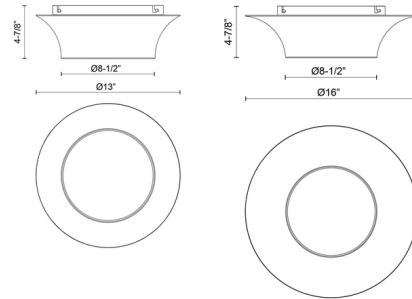

Lightology

lightology.com
866-954-4489
06-17-26

Project: _____
Company: _____
Location: _____ Fixture Type: _____
SPEC #: **ALR1105014**
Approved On: _____ Approved By: _____

Emiko Ceiling Light Fixture By Alora Mood

Description

Inspired by classic Japanese roofs, the Emiko Ceiling Light Fixture features sweeping curves that form a bold, clean silhouette. Use it in hallways and entryways to create a unique, polished look.

Shown in matte black / matte black

Specifications

COLOR	Matte Black
BODY FINISH	Matte Black
WATTAGE	120W
DIMMER	Standard 120V
DIMENSIONS	13"W x 4.875"H
BULB NOT INCLUDED	2 x A19/Medium (E26)/60W/120V Incandescent
OTHER BULB OPTIONS	2 x A19/Medium (E26)/120V LED
COUNTRY OF ORIGIN	China