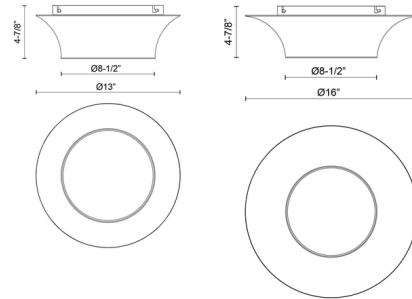

Lightology

lightology.com
866-954-4489
04-03-26

Project: _____
Company: _____
Location: _____ Fixture Type: _____
SPEC #: **ALR1105014**
Approved On: _____ Approved By: _____

Emiko Ceiling Light Fixture By Alora Mood

Description

Inspired by classic Japanese roofs, the Emiko Ceiling Light Fixture features sweeping curves that form a bold, clean silhouette. Use it in hallways and entryways to create a unique, polished look.

Shown in matte black / matte black

Specifications

COLOR	Matte Black
BODY FINISH	Matte Black
WATTAGE	120W
DIMMER	Standard 120V
DIMENSIONS	13"W x 4.875"H
BULB NOT INCLUDED	2 x A19/Medium (E26)/60W/120V Incandescent
OTHER BULB OPTIONS	2 x A19/Medium (E26)/120V LED
COUNTRY OF ORIGIN	China