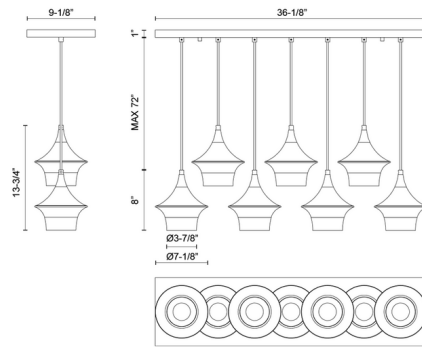

## Emiko Linear Pendant By Alora Mood

### Description

The Emiko Linear Pendant features dramatically tapered shades inspired by classic Japanese roofs. Their bold silhouettes come together in a stunning arrangement, perfect for illuminating a dining table or kitchen bar.

### Specifications

COLOR	Matte Black
BODY FINISH	Matte Black
WATTAGE	420W
DIMMER	Standard 120V
DIMENSIONS	36.125"L x 7.125"W x 13.75"H
BULB NOT INCLUDED	7 x A19/Medium (E26)/60W/120V Incandescent
OTHER BULB OPTIONS	7 x A19/Medium (E26)/120V LED
COUNTRY OF ORIGIN	China