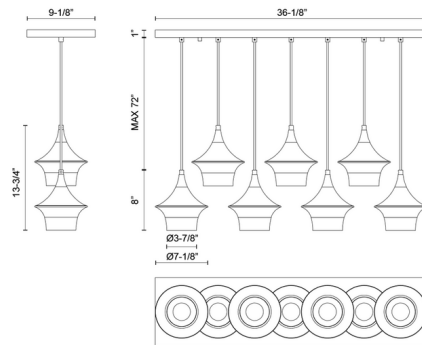

By Alora Mood

Description

The Emiko Linear Pendant features dramatically tapered shades inspired by classic Japanese roofs. Their bold silhouettes come together in a stunning arrangement, perfect for illuminating a dining table or kitchen bar.

Shown in matte black / matte black

Specifications

COLOR	Matte Black
BODY FINISH	Matte Black
WATTAGE	420W
DIMMER	Standard 120V
DIMENSIONS	36.125"L x 7.125"W x 13.75"H
BULB NOT INCLUDED	7 x A19/Medium (E26)/60W/120V Incandescent
OTHER BULB OPTIONS	7 x A19/Medium (E26)/120V LED
COUNTRY OF ORIGIN	China