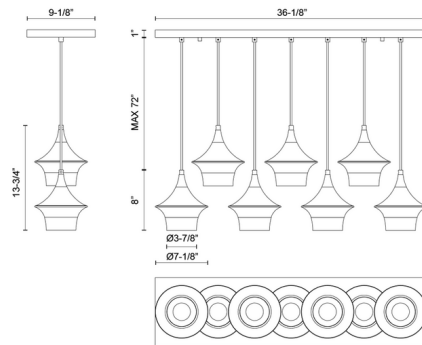

By Alora

Description

The Emiko Linear Pendant features dramatically tapered shades inspired by classic Japanese roofs. Their bold silhouettes come together in a stunning arrangement, perfect for illuminating a dining table or kitchen bar.

Shown in matte black / matte black

Specifications

COLOR Matte Black
BODY FINISH Matte Black
WATTAGE 420W
DIMMER Standard 120V
DIMENSIONS 36.125\"L x 7.125\"W x 13.75\"H
BULB NOT INCLUDED 7 x A19/Medium (E26)/60W/120V Incandescent
OTHER BULB OPTIONS 7 x A19/Medium (E26)/120V LED
COUNTRY OF ORIGIN China