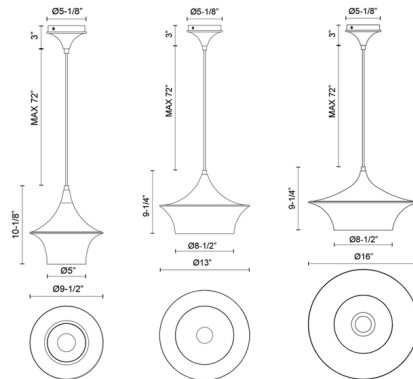

Lightology

lightology.com
866-954-4489
07-11-26

Project: _____

Company: _____

Location: _____ Fixture Type: _____

SPEC #: **ALR1105020**

Approved On: _____ Approved By: _____

Emiko Pendant By Alora Mood

Description

Inspired by classic Japanese roofs, the Emiko Pendant features sweeping curves that form a bold, clean silhouette. Its unique design is perfect for accenting a dining space, kitchen, or bedroom.

Shown in matte black / matte black

Specifications

COLOR	Matte Black
BODY FINISH	Matte Black
WATTAGE	60W
DIMMER	Standard 120V
DIMENSIONS	9.5"W x 10.125"H
BULB NOT INCLUDED	1 x A19/Medium (E26)/60W/120V Incandescent
OTHER BULB OPTIONS	1 x A19/Medium (E26)/120V LED
COUNTRY OF ORIGIN	China