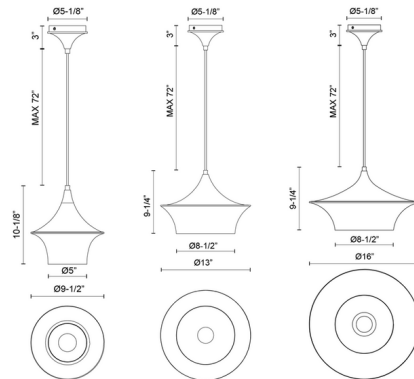

Lightology

lightology.com
866-954-4489
04-25-26

Project: _____

Company: _____

Location: _____ Fixture Type: _____

SPEC #: **ALR1105020**

Approved On: _____ Approved By: _____

Emiko Pendant By Alora Mood

Description

Inspired by classic Japanese roofs, the Emiko Pendant features sweeping curves that form a bold, clean silhouette. Its unique design is perfect for accenting a dining space, kitchen, or bedroom.

Shown in matte black / matte black

Specifications

COLOR Matte Black
 BODY FINISH Matte Black
 WATTAGE 60W
 DIMMER Standard 120V
 DIMENSIONS 9.5"W x 10.125"H
 BULB NOT INCLUDED 1 x A19/Medium (E26)/60W/120V Incandescent
 OTHER BULB OPTIONS 1 x A19/Medium (E26)/120V LED
 COUNTRY OF ORIGIN China