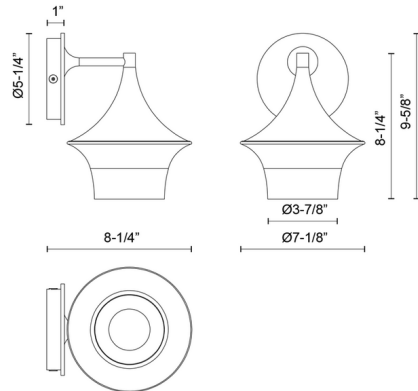

### Specifications

COLOR . . . . . Matte Black  
BODY FINISH . . . . . Matte Black  
WATTAGE . . . . . 60W  
DIMMER . . . . . Standard 120V  
DIMENSIONS . . . . . 7.125"W x 9.625"H x 8.25"D  
BULB NOT INCLUDED . . . . . 1 x A19/Medium (E26)/60W/120V Incandescent  
OTHER BULB OPTIONS . . . . . 1 x A19/Medium (E26)/120V LED  
COUNTRY OF ORIGIN . . . . . China