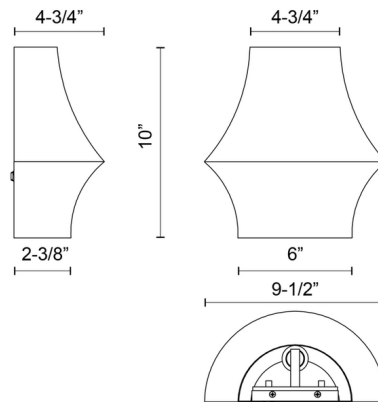

Shown in matte black / matte black

Specifications

COLOR Matte Black
BODY FINISH Matte Black
WATTAGE 60W
DIMMER Standard 120V
DIMENSIONS 9.5"W x 10"H x 4.75"D
BULB NOT INCLUDED 1 x B10/Candelabra (E12)/60W/120V Incandescent
OTHER BULB OPTIONS 1 x A19/Medium (E26)/120V LED
COUNTRY OF ORIGIN China