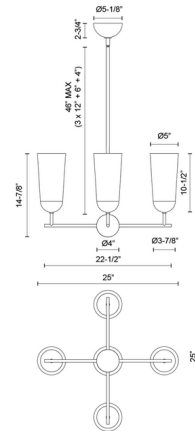

Specifications

COLOR Clear
BODY FINISH Aged Gold / Walnut
WATTAGE 240W
DIMMER Standard 120V
DIMENSIONS 25"W x 14.875"H
BULB NOT INCLUDED 4 x T10/Medium (E26)/60W/120V Incandescent
OTHER BULB OPTIONS 4 x T10/Medium (E26)/120V LED
COUNTRY OF ORIGIN China

Technical Information

PRODUCT DIMENSIONS Adjustable Overall Height: Min 21"

Notes:

Shown in aged gold / walnut / clear

CLICK TO VIEW PRODUCT