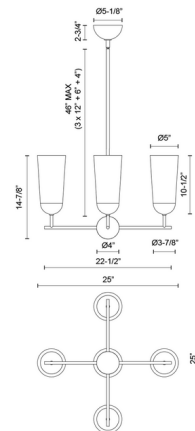

Specifications

COLOR	Clear
BODY FINISH	N/A
WATTAGE	240W
DIMMER	Standard 120V
DIMENSIONS	25"W x 14.875"H
BULB NOT INCLUDED	4 x T10/Medium (E26)/60W/120V Incandescent
OTHER BULB OPTIONS	4 x T10/Medium (E26)/120V LED
COUNTRY OF ORIGIN	China

Technical Information

PRODUCT DIMENSIONS	Adjustable Overall Height: Min 21"
--------------------	------------------------------------

Notes:

Shown in clear

CLICK TO VIEW PRODUCT