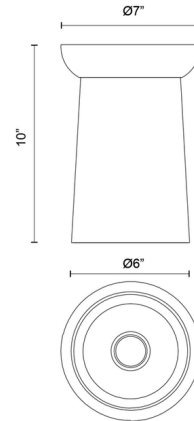

Shown in aged gold / walnut / clear

Specifications

COLOR	Clear
BODY FINISH	Aged Gold / Walnut
WATTAGE	60W
DIMMER	Standard 120V
DIMENSIONS	7"W x 10"H
BULB NOT INCLUDED	1 x T10/Medium (E26)/60W/120V Incandescent
OTHER BULB OPTIONS	1 x T10/Medium (E26)/120V LED
COUNTRY OF ORIGIN	China