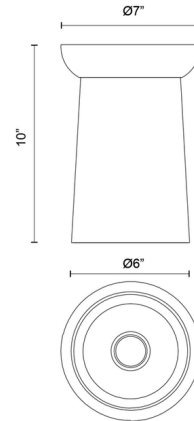

Shown in clear

Specifications

| | |
|--------------------|--|
| COLOR | Clear |
| BODY FINISH | N/A |
| WATTAGE | 60W |
| DIMMER | Standard 120V |
| DIMENSIONS | 7"W x 10"H |
| BULB NOT INCLUDED | 1 x T10/Medium (E26)/60W/120V Incandescent |
| OTHER BULB OPTIONS | 1 x T10/Medium (E26)/120V LED |
| COUNTRY OF ORIGIN | China |