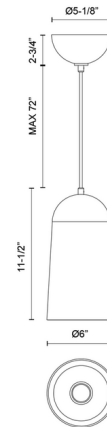

Specifications

COLOR	Clear
BODY FINISH	N/A
WATTAGE	60W
DIMMER	Standard 120V
DIMENSIONS	6"W x 11.5"H
BULB NOT INCLUDED	1 x T10/Medium (E26)/60W/120V Incandescent
OTHER BULB OPTIONS	1 x T10/Medium (E26)/120V LED
COUNTRY OF ORIGIN	China

Technical Information

PRODUCT DIMENSIONS Adjustable Overall Height: 16" to 86.25"

Shown in clear

CLICK TO VIEW PRODUCT

Notes: