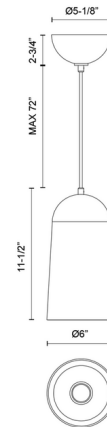

### Specifications

COLOR	Clear
BODY FINISH	N/A
WATTAGE	60W
DIMMER	Standard 120V
DIMENSIONS	6"W x 11.5"H
BULB NOT INCLUDED	1 x T10/Medium (E26)/60W/120V Incandescent
OTHER BULB OPTIONS	1 x T10/Medium (E26)/120V LED
COUNTRY OF ORIGIN	China

### Technical Information

PRODUCT DIMENSIONS	Adjustable Overall Height: 16" to 86.25"
--------------------	------------------------------------------

Shown in clear

CLICK TO VIEW PRODUCT

Notes: