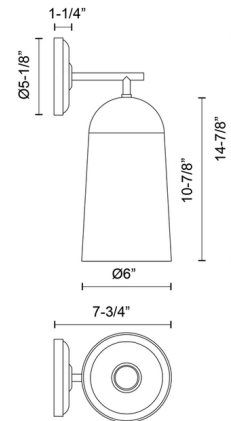

Specifications

COLOR Clear
BODY FINISH Aged Gold / Walnut
WATTAGE 60W
DIMMER Standard 120V
DIMENSIONS 6"W x 14.875"H x 7.75"D
BULB NOT INCLUDED 1 x T10/Medium (E26)/60W/120V Incandescent
OTHER BULB OPTIONS 1 x T10/Medium (E26)/120V LED
COUNTRY OF ORIGIN China

Technical Information

PRODUCT DIMENSIONS Backplate: Round, 5.125" Dia x 1.25"D

Shown in aged gold / walnut / clear

CLICK TO VIEW PRODUCT

Notes: