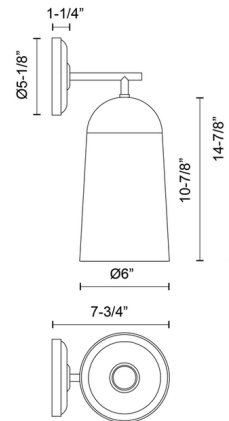

Description

The Emil Wall Sconce showcases clean lines and a rich natural wood finish. A metal arm and socket cover complement the rounded wood elements, and the pairings of wood and metal finishes range in style from light and airy to modern rustic. Embracing the aesthetics of Japandi design, a fusion of Japanese and Scandinavian, this fixture offers a polished look for your hallway, dining room, or bathroom. It can be installed facing up or down.

Specifications

COLOR Clear
BODY FINISH Aged Gold / Walnut
WATTAGE 60W
DIMMER Standard 120V
DIMENSIONS 6"W x 14.875"H x 7.75"D
BULB NOT INCLUDED 1 x T10/Medium (E26)/60W/120V Incandescent
OTHER BULB OPTIONS 1 x T10/Medium (E26)/120V LED
COUNTRY OF ORIGIN China

Technical Information

PRODUCT DIMENSIONS Backplate: Round, 5.125" Dia x 1.25"D

Shown in aged gold / walnut / clear

CLICK TO VIEW PRODUCT

Notes: