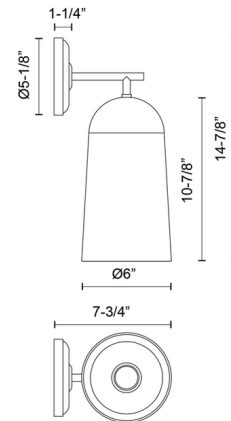

By Alora Mood

Description

The Emil Wall Sconce showcases clean lines and a rich natural wood finish. A metal arm and socket cover complement the rounded wood elements, and the pairings of wood and metal finishes range in style from light and airy to modern rustic. Embracing the aesthetics of Japandi design, a fusion of Japanese and Scandinavian, this fixture offers a polished look for your hallway, dining room, or bathroom. It can be installed facing up or down.

Shown in aged gold / walnut / clear

Specifications

COLOR Clear
BODY FINISH Aged Gold / Walnut
WATTAGE 60W
DIMMER Standard 120V
DIMENSIONS 6"W x 14.875"H x 7.75"D
BULB NOT INCLUDED 1 x T10/Medium (E26)/60W/120V Incandescent
OTHER BULB OPTIONS 1 x T10/Medium (E26)/120V LED
COUNTRY OF ORIGIN China

Technical Information

PRODUCT DIMENSIONS Backplate: Round, 5.125" Dia x 1.25"D

CLICK TO VIEW PRODUCT

Notes: