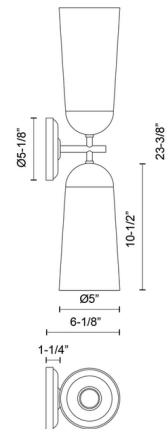

Description

The Emil Double Wall Sconce showcases clean lines and a rich natural wood finish. Metal accents complement the rounded wood elements, and the pairings of wood and metal finishes range in style from light and airy to modern rustic. Embracing the aesthetics of Japandi design, a fusion of Japanese and Scandinavian, this fixture offers a polished look for your office, living room, or powder room. It can be installed vertically or horizontally.

Specifications

COLOR Clear
BODY FINISH Aged Gold / Walnut
WATTAGE 120W
DIMMER Standard 120V
DIMENSIONS 5.125"W x 23.375"H x 6.125"D
BULB NOT INCLUDED 2 x T10/Medium (E26)/60W/120V Incandescent
OTHER BULB OPTIONS 2 x T10/Medium (E26)/120V LED
COUNTRY OF ORIGIN China

Technical Information

PRODUCT DIMENSIONS Backplate: Round, 5.125" Dia x 1.25"D

Shown in aged gold / walnut / clear

CLICK TO VIEW PRODUCT

Notes: