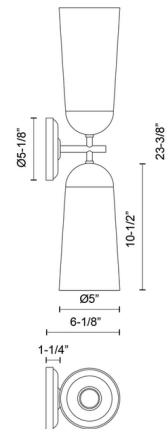

Description

The Emil Double Wall Sconce showcases clean lines and a rich natural wood finish. Metal accents complement the rounded wood elements, and the pairings of wood and metal finishes range in style from light and airy to modern rustic. Embracing the aesthetics of Japandi design, a fusion of Japanese and Scandinavian, this fixture offers a polished look for your office, living room, or powder room. It can be installed vertically or horizontally.

Specifications

COLOR	Clear
BODY FINISH	Aged Gold / Walnut
WATTAGE	120W
DIMMER	Standard 120V
DIMENSIONS	5.125"W x 23.375"H x 6.125"D
BULB NOT INCLUDED	2 x T10/Medium (E26)/60W/120V Incandescent
OTHER BULB OPTIONS	2 x T10/Medium (E26)/120V LED
COUNTRY OF ORIGIN	China

Technical Information

PRODUCT DIMENSIONS	Backplate: Round, 5.125" Dia x 1.25"D
--------------------	---------------------------------------

Shown in aged gold / walnut / clear

CLICK TO VIEW PRODUCT

Notes: