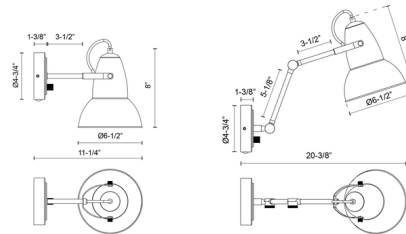

### Specifications

COLOR . . . . . Matte Black  
BODY FINISH . . . . . Aged Gold  
WATTAGE . . . . . 60W  
DIMMER . . . . . Included  
DIMENSIONS . . . . . 6.5"W x 8"H x 20.375"D  
BULB NOT INCLUDED . . . . . 1 x A19/Medium (E26)/60W/120V Incandescent  
OTHER BULB OPTIONS . . . . . 1 x A19/Medium (E26)/120V LED  
COUNTRY OF ORIGIN . . . . . China