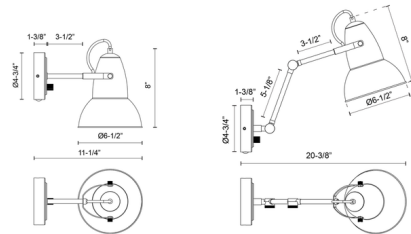

By Alora Mood

Description

The Felix Wall Sconce takes the shape of vintage lamps and features a distinct two-tone finish. With its adjustable head for directing light and an easily accessible full-range dimmer switch on the backplate, it is the perfect reading light for your bedroom or office.

Shown in aged gold / matte black

Specifications

| | |
|--------------------|--|
| COLOR | Matte Black |
| BODY FINISH | Aged Gold |
| WATTAGE | 60W |
| DIMMER | Included |
| DIMENSIONS | 6.5"W x 8"H x 11.25"D |
| BULB NOT INCLUDED | 1 x A19/Medium (E26)/60W/120V Incandescent |
| OTHER BULB OPTIONS | 1 x A19/Medium (E26)/120V LED |
| COUNTRY OF ORIGIN | China |