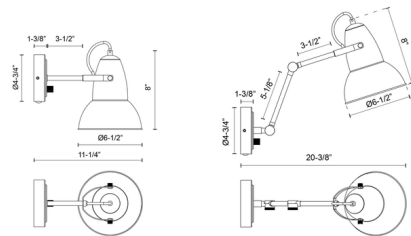

By Alora Mood

Description

The Felix Wall Sconce takes the shape of vintage lamps and features a distinct two-tone finish. With its adjustable head for directing light and an easily accessible full-range dimmer switch on the backplate, it is the perfect reading light for your bedroom or office.

Shown in aged gold / matte black

Specifications

COLOR Matte Black
 BODY FINISH Aged Gold
 WATTAGE 60W
 DIMMER Included
 DIMENSIONS 6.5"W x 8"H x 11.25"D
 BULB NOT INCLUDED 1 x A19/Medium (E26)/60W/120V Incandescent
 OTHER BULB OPTIONS 1 x A19/Medium (E26)/120V LED
 COUNTRY OF ORIGIN China