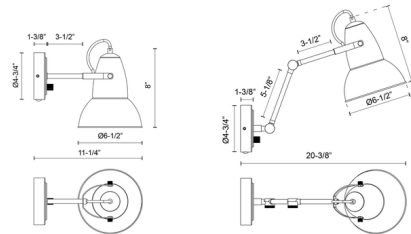

### Specifications

|                    |  |
|--------------------|--|
| COLOR              | White                                      |
| BODY FINISH        | Aged Gold                                  |
| WATTAGE            | 60W  |
| DIMMER             | Included                                   |
| DIMENSIONS         | 6.5"W x 8"H x 11.25"D                      |
| BULB NOT INCLUDED  | 1 x A19/Medium (E26)/60W/120V Incandescent |
| OTHER BULB OPTIONS | 1 x A19/Medium (E26)/120V LED              |
| COUNTRY OF ORIGIN  | China                                      |