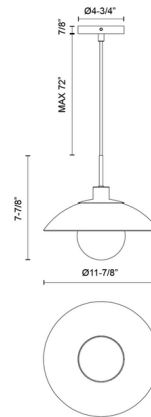

CLICK TO VIEW PRODUCT

Notes: