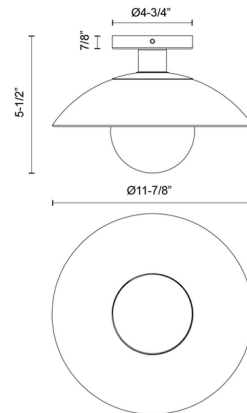

Shown in aged gold / clear