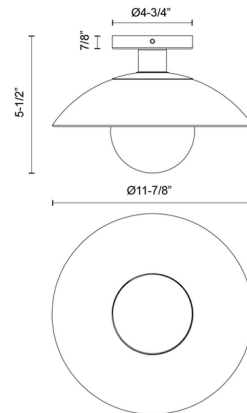

### Description

The Francesca Semi Flush Ceiling Light features a sleek clear glass dome inspired by flower petals. It puts the bulb on full display, letting you use bulb choice to personalize the mood of the fixture. This fresh, modern piece coordinates well with many design styles including contemporary and transitional.

### Specifications

COLOR . . . . . Clear  
BODY FINISH . . . . . Aged Gold  
WATTAGE . . . . . 60W  
DIMMER . . . . . Standard 120V  
DIMENSIONS . . . . . 11.875"W x 5.5"H  
BULB NOT INCLUDED . . . . . 1 x G40/Medium (E26)/60W/120V Incandescent  
OTHER BULB OPTIONS . . . . . 1 x G125/Medium (E26)/120V LED  
COUNTRY OF ORIGIN . . . . . China