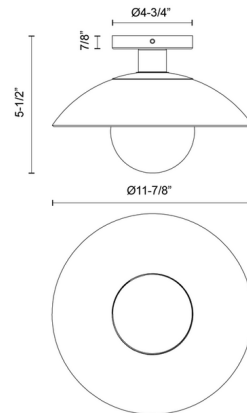

By Alora

Description

The Francesca Semi Flush Ceiling Light features a sleek clear glass dome inspired by flower petals. It puts the bulb on full display, letting you use bulb choice to personalize the mood of the fixture. This fresh, modern piece coordinates well with many design styles including contemporary and transitional.

Shown in aged gold / clear

Specifications

COLOR	Clear
BODY FINISH	Aged Gold
WATTAGE	60W
DIMMER	Standard 120V
DIMENSIONS	11.875"W x 5.5"H
BULB NOT INCLUDED	1 x G40/Medium (E26)/60W/120V Incandescent
OTHER BULB OPTIONS	1 x G125/Medium (E26)/120V LED
COUNTRY OF ORIGIN	China